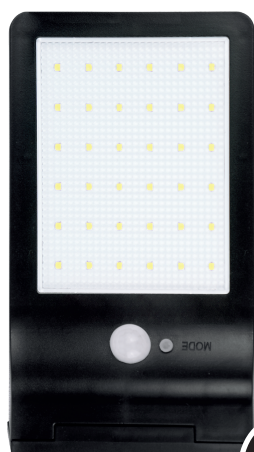

Product name	Modee Lighting LED Solar Wall Light WS107+sensor
Valid from	2022.05.25.

6 MONTH
GUARANTEE

Order it online! www.smokingacc.hu
Email us: info@smokingacc.hu

PRODUCT DETAILS

Color Mode	Single Color
Material	Plastic
Shape	Rectangle
Wattage reference	-
Lumen Output	300 lumen
Dimmable	No
Battery replaceable	Yes
Power source	Powered by the Sun
Battery included	1x 3,7V 18650 Li-ion Rechargeable 2000mAh battery
Modes	On/Off
Wire	Not required
Included	2x Mounting screws 2x Wall plugs
Dimensions	19x3x10.8cm
Worktime	6-8h
Lifetime	60.000h
IP	IP44

PACKAGING DETAILS

Packaging type	color box
Quantity/packaging	1 pc
Size/packaging	115x35x200mm
Quantity/carton	16 pcs
Size/carton	310x215x250mm

PRODUCT IDENTIFYING

10000-12000K
ML-WS107
EAN (product): 5999570714736
EAN (carton): 5999570714828